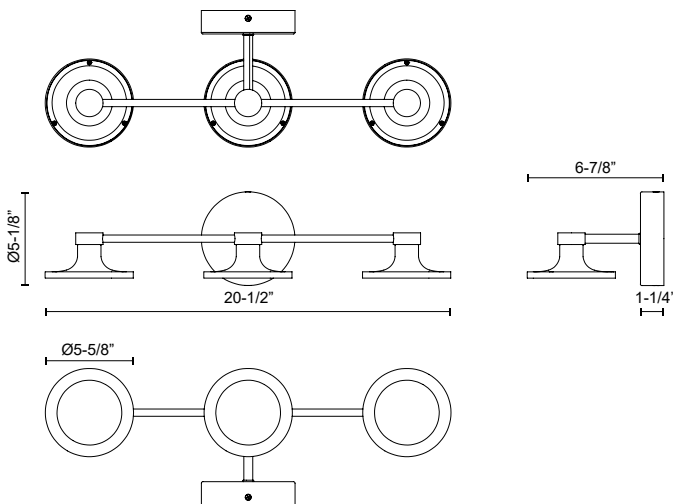

alora mood

P. 1.855.855.8926

CANADA: 19054 28TH Avenue Surrey - BC V3Z 6M3

USA: 3035 E. Lone Mountain Rd - Las Vegas, NV, 89081

ISSA VL418021-UNV

FIXTURE DIMENSIONS	W20-1/2" x H5-1/8" x E6-7/8"
HEIGHT FROM CENTER	2"
EXTENSION	6-7/8"
LIGHT SOURCE	LED with DC Driver
WATTAGE	20W
TOTAL LUMENS	1600lm
DELIVERED LUMENS	1150lm*
VOLTAGE	120-277V
COLOR TEMPERATURE	3000K
CRI (RA)	90CRI
DIMMABLE	Yes, TRIAC or ELV Dimmer (Not Included)
DIFFUSER DETAILS	Frosted Acrylic
MATERIAL	Aluminum + Steel
INSTALL OPTIONS	All Orientation
LOCATION	Damp
CANOPY DIMENSIONS	D5-1/8" x E1-1/4"
CEC TITLE 24 JA8	Yes, JA8-2022
PAINT FINISH	BG01; MB01

[D - Diameter, L - Length, W - Width, H - Height, E - Extension]

AVAILABLE FINISHES:

VL418021BG-UNV
Brushed Gold

VL418021MB-UNV
Matte Black

*For complete warranty terms, please visit: www.aloralighting.com/warranty