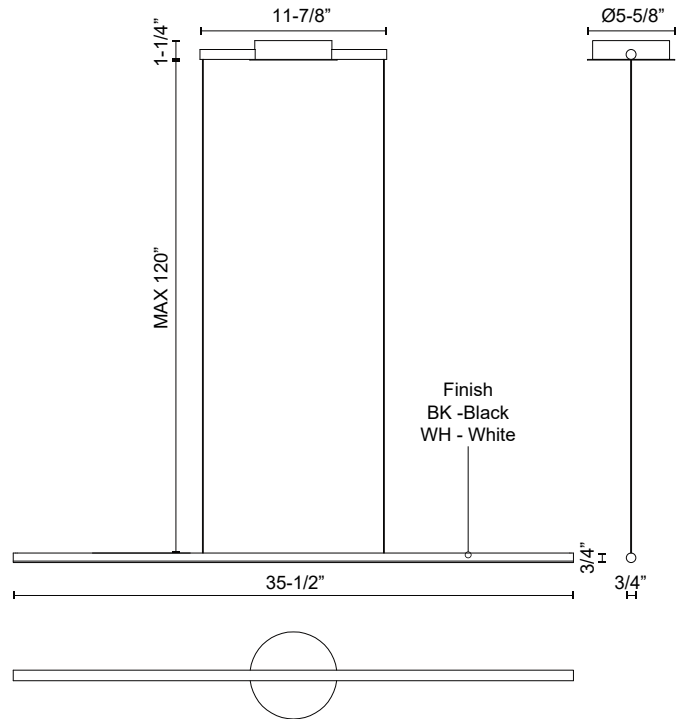

CHUTE
LP14935-UNV
PENDANTS

PROJECT

DESCRIPTION

Extruded aluminum cylinder with welded capped ends. Finely textured powder-coat finish. Rounded opal silicon diffuser. Down light. Custom options available.

Black

White

SPECIFICATION DETAILS

Fixture Dimensions	L35-1/2" x W3/4" x H3/4"
Light Source	LED with DC Driver
Wattage	21W
Total Lumens	1355lm
Delivered Lumens	BK-784lm; WH-958lm;
Voltage	120-277V
Color Temperature	3000K
CRI (Ra)	90CRI
Optional Color Temps	2700K - 5000K Available, Minimum Order Quantities Apply
LED Rated Life	50,000 hours
Dimming	100% - 10%, TRIAC or ELV Dimmer (Not Included)
Diffuser Details	White Acrylic Diffuser
Adjustable	Yes
Wire Length	120" Max
Wire Type	BK - Black Wire; WH - White Wire;
Minimum Hang Height	6"
Sloped Ceiling Adaptable	Yes
Location	Dry
Illumination Direction	Downlight
CEC Title 24 JA8	Yes, JA8-2022
Material	Aluminum + Polymeric Material
Paint Finish	BK02; WH02;
Canopy Dimensions	L11-7/8" x W5-5/8" x H1-1/4"

* For custom options, consult factory for details.

* For warranty information, please visit www.kuzcolighting.com/warranty

KUZCO

CANADA: 19054 28TH AVENUE - SURREY, BC V3Z 6M3
USA: 3035 E. LONE MOUNTAIN ROAD - LAS VEGAS, NV 89081

WWW.KUZCOLIGHTING.COM

© 2019 KUZCO LIGHTING. ALL RIGHTS RESERVED.

COMMENT