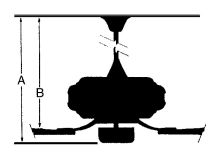

## MEASUREMENTS

Blade Finish:	Reversible Blades: <b>No</b>		
Blade Material: <b>ABS CONSTRUCTION</b>	Slope: <b>Yes</b>		
Blade Sweep: <b>52"</b>	No. of Blades: <b>4</b>	Blade Pitch: <b>12 DEGREES</b>	Hanging Weight: <b>21.23</b>
Downrod 1: <b>6</b>	Downrod 1 Outside Dia: <b>0.75</b>	Downrod 2: <b>6</b>	Downrod 2 Outside Dia:
Ceiling to Lowest Point: (Dim A) <b>18.0</b>	Ceiling to Blade (Dim B) <b>14.5</b>	Lead Wire: <b>80"</b>	Motor Size: <b>172x17mm</b>