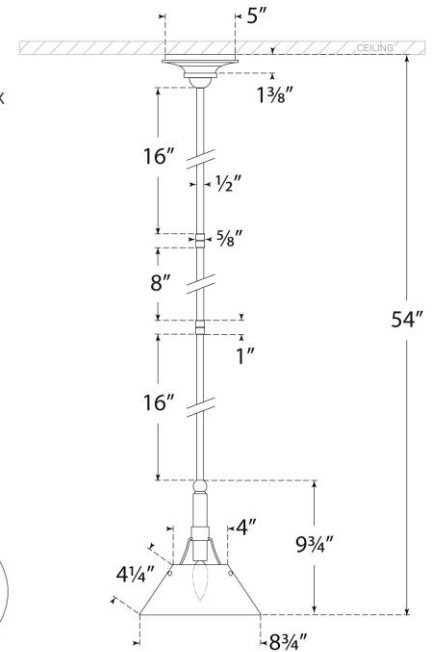

TEAR SHEET

Turlington Small Pendant

Item # TOB 5722BZ/HAB-BZ

Designer: Thomas O'Brien

O/A Height: 54"

Fixture Height: 9.75"

Min. Custom Height: 20.25"

Width: 8.75"

Canopy: 5" Round

Finishes: BZ/HAB, HAB, PN

Shade Treatments: BZ, HAB, PN

Shade Details: 4" x 8.75" x 4.5"

Socket: E12 Candelabra

Wattage: 6.5 LED B11

Weight: 5 Pounds

Top View

Front View