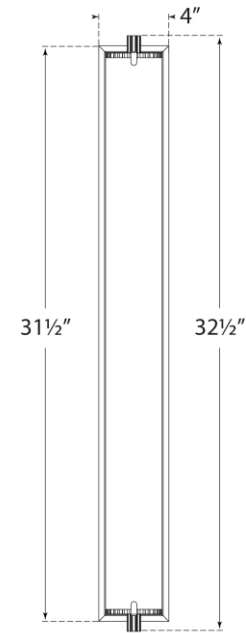

TEAR SHEET

Calliope Over The Mirror Bath Light

Item # TOB 2193BZ-WG

Designer: Thomas O'Brien

Height: 32.75"

Width: 3.75"

Extension: 3.5"

Backplate: 3" x 30.5" Rectangle

Finishes: BZ, HAB, PN

Glass Options: WG

Lightsource: Dedicated LED

Wattage: 26w (2000lm)

Weight: 10 Pounds

Front View

Side View