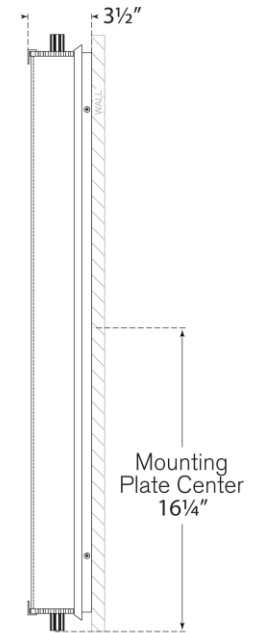

TEAR SHEET

Calliope Over The Mirror Bath Light

Item # TOB 2193BZ-WG

Designer: Thomas O'Brien

Height: 32.75"

Width: 3.75"

Extension: 3.5"

Backplate: 3" x 30.5" Rectangle

Finishes: BZ, HAB, PN

Glass Options: WG

Lightsource: Dedicated LED

Wattage: 26w (2000lm)

Weight: 10 Pounds

Front View

Side View