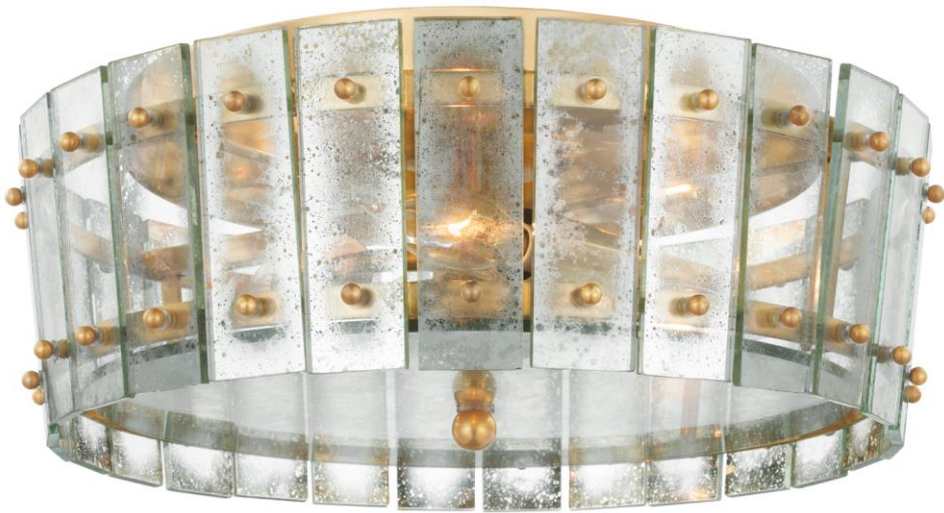

TEAR SHEET

Cadence Medium Single-Tier Flush Mount

Item # S 4651HAB-AM

Designer: Carrier and Company

Height: 5.75"

Width: 15.5"

Canopy: 11.25" Round

Finishes: HAB, PN

Glass Options: AM

Socket: 3 - E12 Candelabra

Wattage: 3 - 60 C11

Weight: 13 Pounds

Side View

Side View