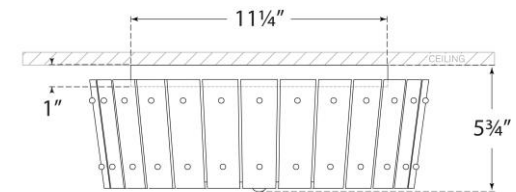

TEAR SHEET

Cadence Medium Single-Tier Flush Mount

Item # S 4651HAB-AM

Designer: Carrier and Company

Height: 5.75"

Width: 15.5"

Canopy: 11.25" Round

Finishes: HAB, PN

Glass Options: AM

Socket: 3 - E12 Candelabra

Wattage: 3 - 60 C11

Weight: 13 Pounds

Side View

Side View