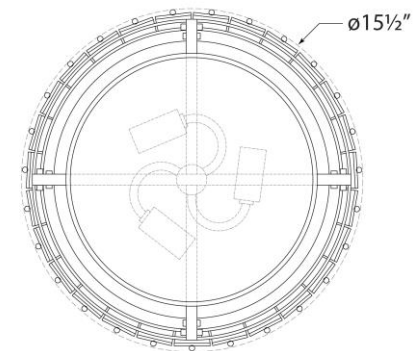

TEAR SHEET

Cadence Medium Single-Tier Flush Mount

Item # S 4651HAB-AM

Designer: Carrier and Company

Height: 5.75"

Width: 15.5"

Canopy: 11.25" Round

Finishes: HAB, PN

Glass Options: AM

Socket: 3 - E12 Candelabra

Wattage: 3 - 60 C11

Weight: 13 Pounds

Side View

Side View