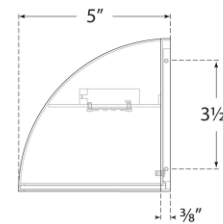

TEAR SHEET

Quarter Sphere Small Up Light

Item # PB 2070PN-FG

Designer: Peter Bristol

Height: 5"

Width: 10"

Extension: 5"

Backplate: 5" x 10" Rectangle

Finishes: MBK, NB, PN, WHT

Glass Options: FG

Lightsource: Dedicated LED

Wattage: 12w (1000lm)

Weight: 4 Pounds

Top View

Mounting Plate