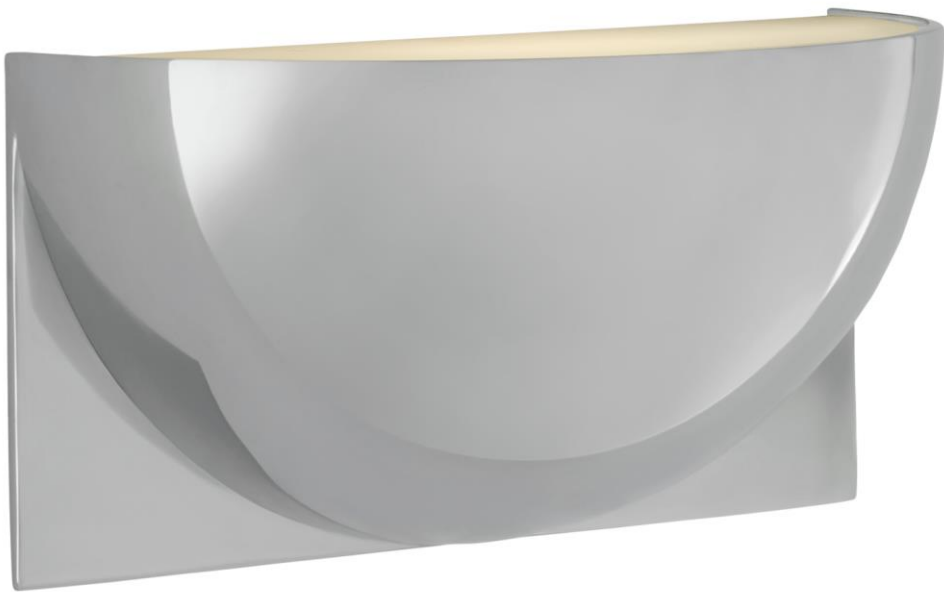

TEAR SHEET

Quarter Sphere Small Up Light

Item # PB 2070PN-FG

Designer: Peter Bristol

Height: 5"

Width: 10"

Extension: 5"

Backplate: 5" x 10" Rectangle

Finishes: MBK, NB, PN, WHT

Glass Options: FG

Lightsource: Dedicated LED

Wattage: 12w (1000lm)

Weight: 4 Pounds

Top View

Mounting Plate