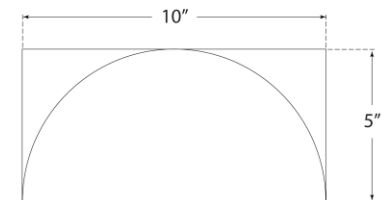

TEAR SHEET

Quarter Sphere Small Up Light

Item # PB 2070PN-FG

Designer: Peter Bristol

Height: 5"

Width: 10"

Extension: 5"

Backplate: 5" x 10" Rectangle

Finishes: MBK, NB, PN, WHT

Glass Options: FG

Lightsource: Dedicated LED

Wattage: 12w (1000lm)

Weight: 4 Pounds

Top View

Mounting Plate