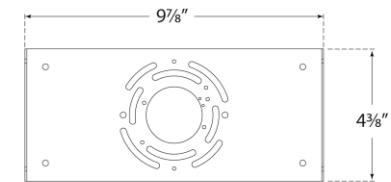

TEAR SHEET

Quarter Sphere Small Up Light

Item # PB 2070PN-FG

Designer: Peter Bristol

Height: 5"

Width: 10"

Extension: 5"

Backplate: 5" x 10" Rectangle

Finishes: MBK, NB, PN, WHT

Glass Options: FG

Lightsource: Dedicated LED

Wattage: 12w (1000lm)

Weight: 4 Pounds

Top View

Mounting Plate