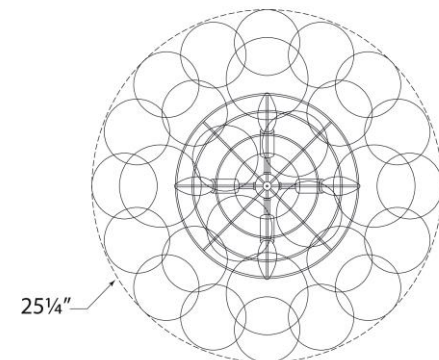

TEAR SHEET

Talia 25" Flush Mount

Item # JN 4113PW/CG

Designer: Julie Neill

Height: 12"

Width: 25.25"

Canopy: 6" Round

Finishes: BSL/CG, G/CG, PW/CG

Socket: 4 - E12 Candelabra

Wattage: 4 - 6.5 LED B11

Weight: 14 Pounds

Note: Assembly Required

Front View

Bottom View