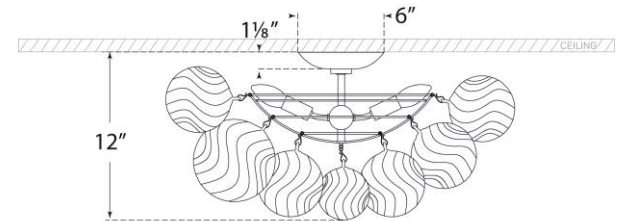

TEAR SHEET

Talia 25" Flush Mount

Item # JN 4113PW/CG

Designer: Julie Neill

Height: 12"

Width: 25.25"

Canopy: 6" Round

Finishes: BSL/CG, G/CG, PW/CG

Socket: 4 - E12 Candelabra

Wattage: 4 - 6.5 LED B11

Weight: 14 Pounds

Note: Assembly Required

Front View

Bottom View