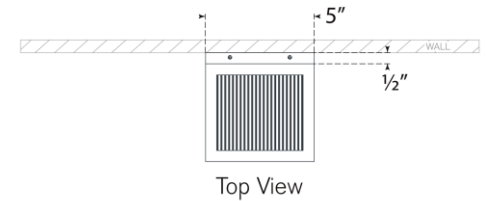

TEAR SHEET

York 16" Single Box Sconce

Item # BBL 2180PN-CRB

Designer: Barbara Barry

Height: 16.25"

Width: 5"

Extension: 5"

Backplate: 5" x 16.25" Rectangle

Finishes: BZ, PN, SB

Glass Options: CRB

Socket: E26 Keyless

Wattage: 8 LED T9

Weight: 9 Pounds

Top View

Side View

Front View