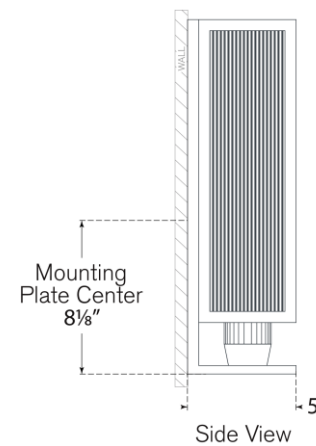

TEAR SHEET

York 16" Single Box Sconce

Item # BBL 2180PN-CRB

Designer: Barbara Barry

Height: 16.25"

Width: 5"

Extension: 5"

Backplate: 5" x 16.25" Rectangle

Finishes: BZ, PN, SB

Glass Options: CRB

Socket: E26 Keyless

Wattage: 8 LED T9

Weight: 9 Pounds

Top View

Side View

Front View