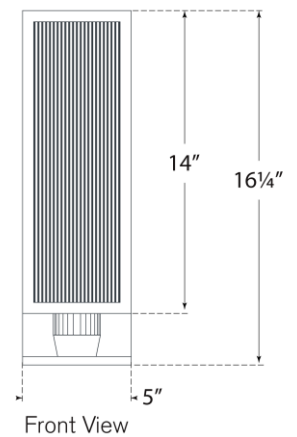

TEAR SHEET

York 16" Single Box Sconce

Item # BBL 2180PN-CRB

Designer: Barbara Barry

Height: 16.25"

Width: 5"

Extension: 5"

Backplate: 5" x 16.25" Rectangle

Finishes: BZ, PN, SB

Glass Options: CRB

Socket: E26 Keyless

Wattage: 8 LED T9

Weight: 9 Pounds

Top View

Side View

Front View