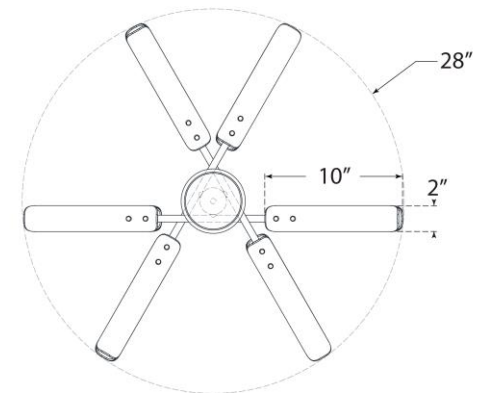

## Casoria XL Radial Flush Mount

Item # ARN 4480BZ-CG

Designer: AERIN

Height: 7.5"

Width: 28"

Canopy: 4.5" Round

Finishes: BZ, HAB, PN

Glass Options: CG

Socket: 6 - E12 Candelabra

Wattage: 6 - 6.5 LED B11

Weight: 11 Pounds

Front View

Top View