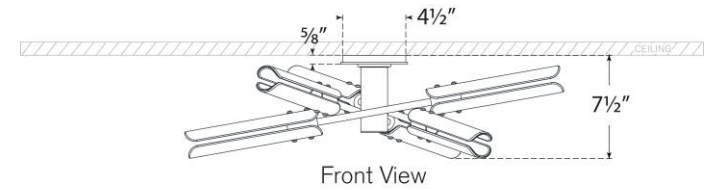

## Casoria XL Radial Flush Mount

Item # ARN 4480BZ-CG

Designer: AERIN

Height: 7.5"

Width: 28"

Canopy: 4.5" Round

Finishes: BZ, HAB, PN

Glass Options: CG

Socket: 6 - E12 Candelabra

Wattage: 6 - 6.5 LED B11

Weight: 11 Pounds

Front View

Top View