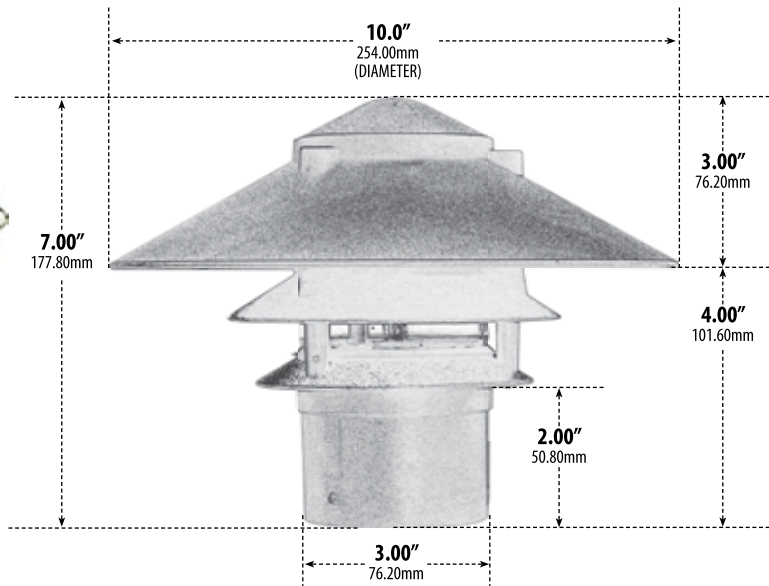

LV104

THREE-TIER PAGODA LIGHT PATH, WALKWAY AND AREA LIGHTING

- ▶ **Material:** Powder Coated Cast Aluminum
- ▶ **Lens:** Frosted, Heat Resistant, Tempered Glass
- ▶ **Lamp:** JC Bi-Pin Base (50W Maximum)

MODEL NUMBER	LAMP TYPE	ILLUMINANT TYPE	WATTS (W)	VOLTS (V)	LAMP(S) INCLUDED?
LV104	JC	HALOGEN	20	12	YES
LV-LED104	JC-LED	LED	3.2	12	YES

Pre-wired with UL Listed Direct Burial Wire/Cable

- ▶ **Connector Available:** P-CN01 (sold separately)
- ▶ **Available Finish:** Black, Green, Verde Green
- ▶ **ETL Approved**

Overall Dimensions:
7.00"H x 10.00"W x 10.00"D

Weight: 2.00 lbs
Approximate Wire Length: 18.00"
Pagoda Head Only
(No Post or Ground Spike Included)

DABMAR LIGHTING INCORPORATED

2140 Eastman Ave . Oxnard, CA 93030 . 805.604.9090 . f: 805.604.9050 . www.dabmar.com