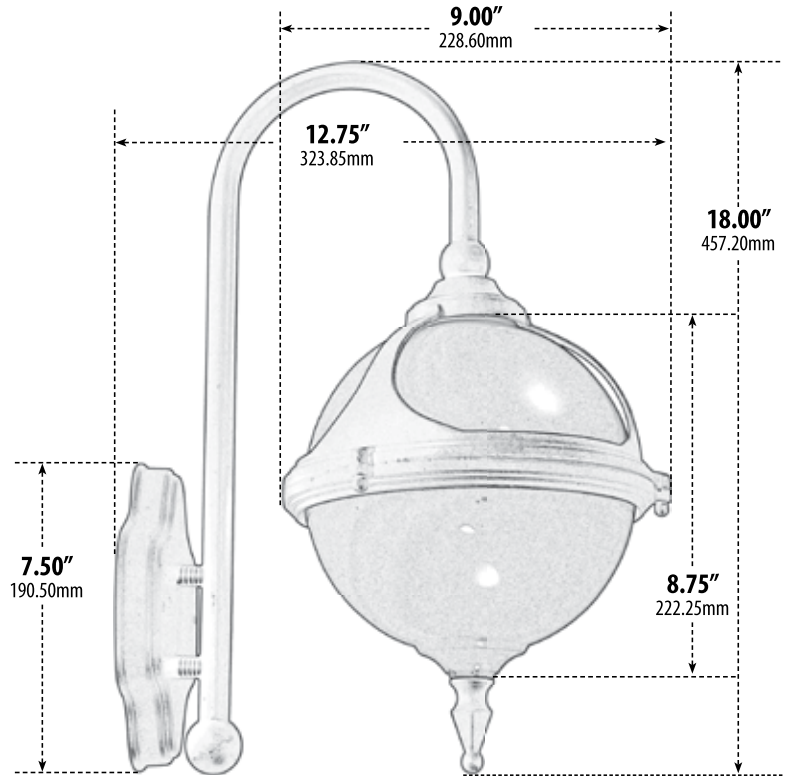

GM986

WALL FIXTURE

- ▶ **Material:** Powder Coated Cast Aluminum
- ▶ **Globe:** Acrylic
- ▶ **Available Finish:** Black, White, Verde Green
- ▶ **ETL Approved**

MODEL NUMBER	LAMP TYPE	ILLUMINANT TYPE	WATTS (W)	VOLTS (V)	LAMP(S) INCLUDED?
GM986**	A-Type	Incandescent	60	120	NO
GM981	S13-GU24	Fluorescent	13	120	YES
GM989	S26-GU24	Fluorescent	26	120	YES

**AVAILABLE IN 11W LED Add -LED11 to Model Number

**AVAILABLE IN 20W LED Add -LED20 to Model Number

Overall Dimensions:
18.00"H x 9.00"W x 12.75"D

Weight: 3.00 lbs
Approximate Wire Length: 5.00"

Box Dimensions:
18.63"H x 13.75"W x 9.38"D

Incandescent (No Lamp Included)
Maximum Wattage: 60 Watts

DABMAR
LIGHTING

DABMAR LIGHTING INCORPORATED

2140 Eastman Ave . Oxnard, CA 93030 . 805.604.9090 . f: 805.604.9050 . www.dabmar.com