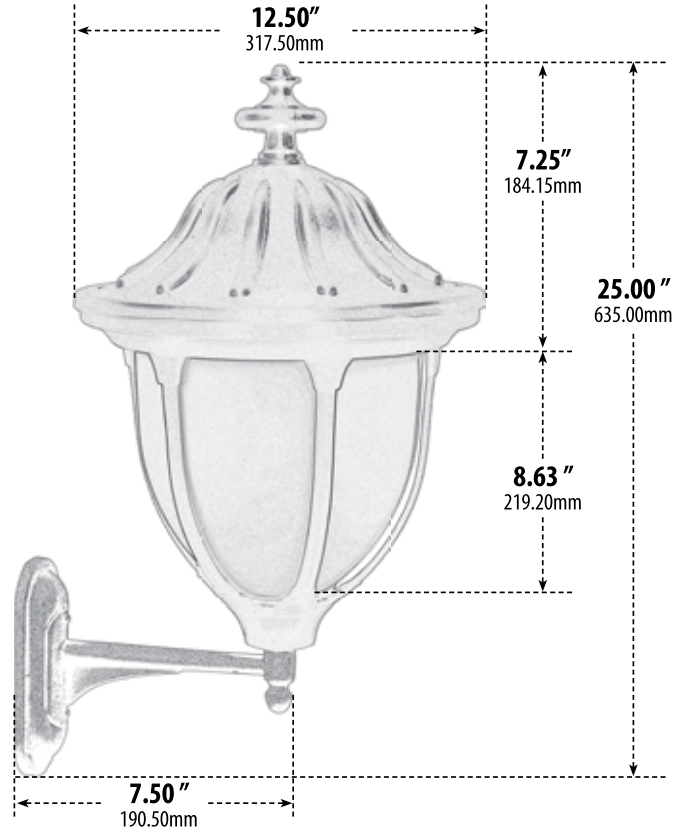

GM555

WALL FIXTURE

- ▶ **Material:** Powder Coated Cast Aluminum
- ▶ **Lens:** Acrylic
- ▶ **Available Finish:** Black, White, Verde Green
- ▶ **ETL Approved**

MODEL NUMBER	LAMP TYPE	ILLUMINANT TYPE	WATTS (W)	VOLTS (V)	LAMP(S) INCLUDED?
GM555**	A-Type	Incandescent	60	120	NO
GM556	S13-GU24	Fluorescent	13	120	YES
GM557	S26-GU24	Fluorescent	26	120	YES

**AVAILABLE IN 11W LED Add -LED11 to Model Number

**AVAILABLE IN 20W LED Add -LED20 to Model Number

DABMAR
LIGHTING

DABMAR LIGHTING INCORPORATED

2140 Eastman Ave . Oxnard, CA 93030 . 805.604.9090 . f: 805.604.9050 . www.dabmar.com